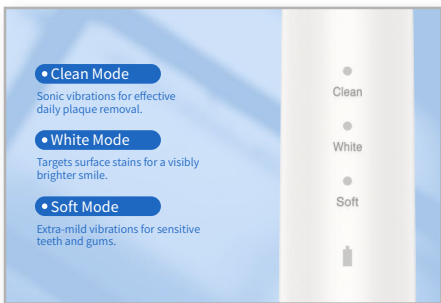

JIEBOYA®
Personal Care Expert

Professional Gum-Care SoniSweep Toothbrush

JIEBOYA®
Personal Care Expert

Powerful cleaning. Gentle protection.

It cleans every tooth thoroughly, giving you a mouth that feels healthy, fresh, and perfectly comfortable—and a completely new oral care experience.

1. Sweep & Vibration Deep Clean

• Calibrated to mimic the Bass brushing technique, the sweep & vibration action delivers a deep, gum-friendly cleaning.

2. Soft DuPont Bristles

• Made with 6µm DuPont soft bristles, meeting FDA food-contact standards.

3. Multiple Cleaning Modes

• 3 smart modes provide complete cleaning for different oral care needs.

4. IPX7 Waterproof Rating

• Waterproof construction allows the entire unit to be rinsed under water without worry.